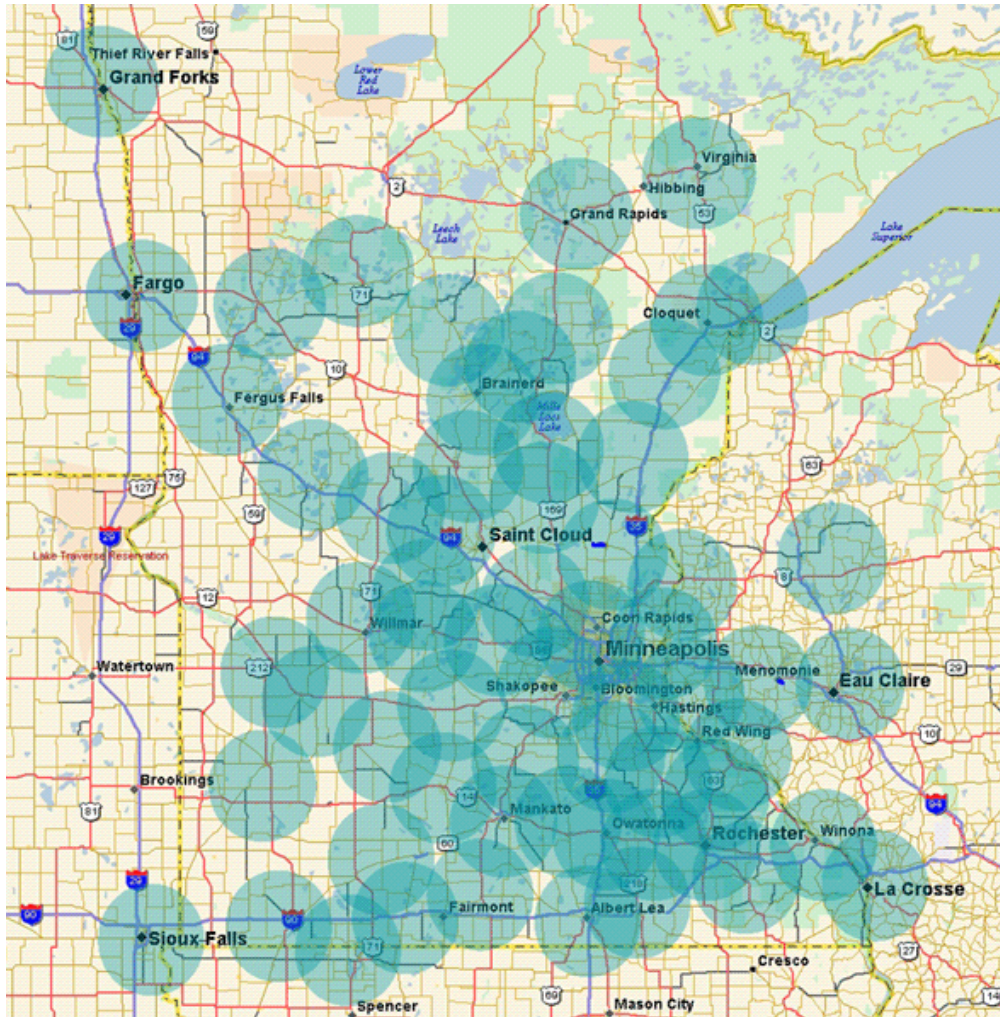

# Minnesota One-Way Paging

*This map is not a guarantee of coverage. This map shows approximate paging coverage based on our own internal data. The maps are not a depiction of actual service. The mapped territory contains areas with no service. Reception may vary near coverage boundaries. Paging and messaging service is subject to network and transmission limitations, including cell site unavailability, particularly in remote areas. Customer equipment, weather, topography, and other environmental considerations associated with radio technology also affect service. Additionally, service may vary significantly within buildings depending on location or building structure.*